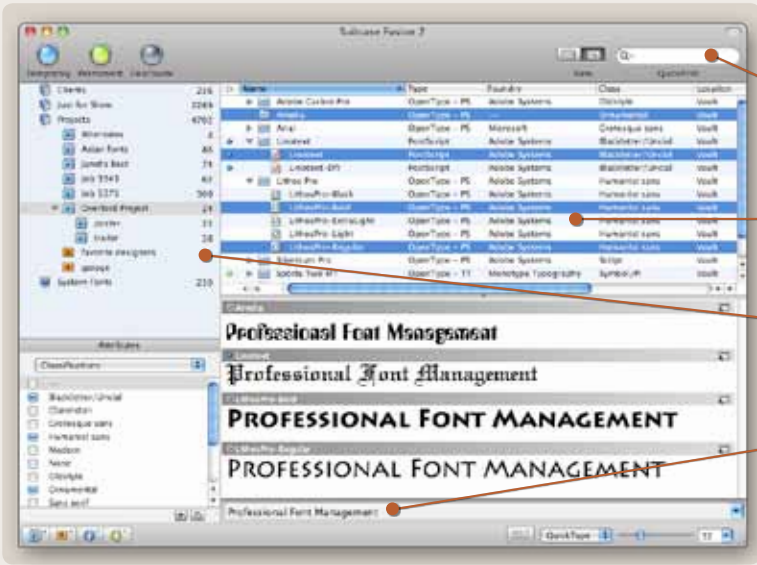

Sleek, Modern Interface puts the fun back into working with type.

Find the right font fast: use the QuickFind box for fast, dynamic searches. Conduct robust, multi-level searches or use the Attributes Pane to search for groupings of fonts.

Detailed font information: in the Fonts pane, you can view and sort by detailed information as well as group by individual fonts or font families.

Easy access and activation: within the Libraries pane, you can create your own custom font sets for a specific client, project or event or create Smart Sets that act like iTunes® smart playlists.

Dynamically preview any text: simply enter any text you want into the QuickType box and preview it in real-time in multiple font faces.